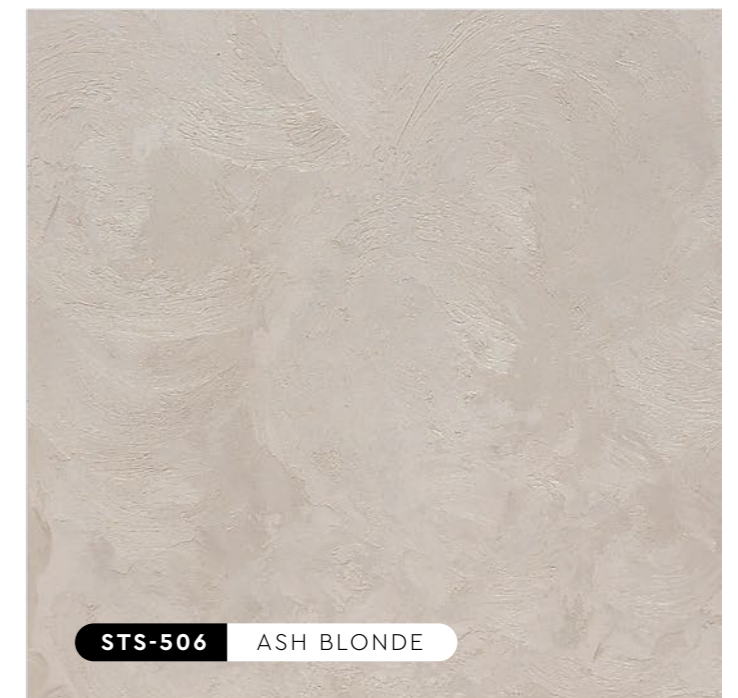

SATIN-E01-2102

Strato: SATIN

INTERIOR TEXTURE PAINTS

EDITION
01

Strato:
SATIN
INTERIOR TEXTURE PAINTS

The Strato® Satin collection highlights an array of soft-hued silky colours, creating a creamy and pearly finish for a sophisticated and refined look. Pick from a range of light to dark pastel tones to match any kind of environment, whether it's a bedroom, café, or office space.

STS-507

SLATE
GRAY

Strato
SATIN

**"Soft-hued
Silky Colours"**

All color shown are as close to the actual SUZUKA® Strato® Satin colors as modern printing techniques permit, nonetheless, there are still color/tone differences.

We highly recommend seeing actual samples before ordering.

—
IMPORTANT NOTE

STS-501 FLORAL WHITE

STS-502 SEASHELL

STS-503 MISTY ROSE

STS-504 PEACH PUFF

STS-505 MILKY LATTE

STS-506 ASH BLONDE

STS-507 SLATE GRAY

STS-508 PALE GREEN

STS-509 ESPRESSO

STS-508

PALE
GREEN

SLATE
GRAY

STS-507

STS-503