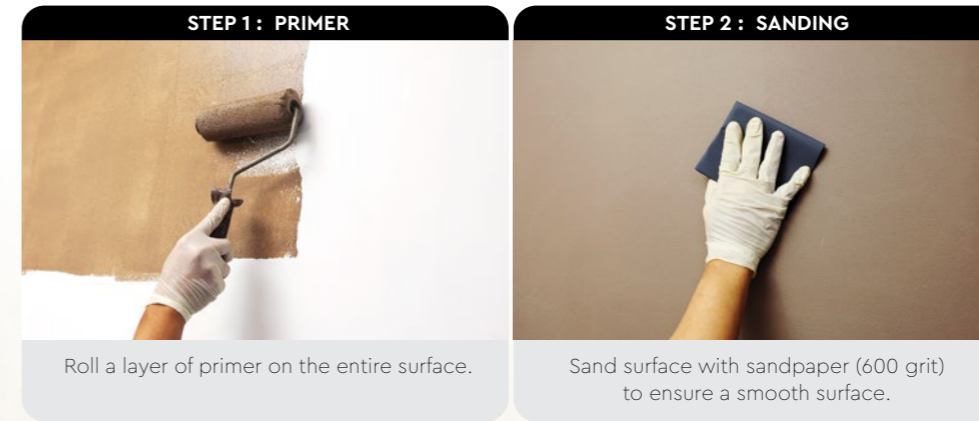

STS-505

STS-502

SEASHELL

STS-508

PALE GREEN

APPLICATION TECHNIQUE

APPLICATION VIDEO

Preparation: - Cover the edges of surface that won't be painted by masking it with tape, paper or plastic.
- Clean up the wall surface to ensure it is free from dirt and dust.

PACKING DATA

- 1 L Primer
- 1 L Texture Coat

Coverage: 6 - 7 m²/l (per set)

* Piccolo tool is sold separately

PRODUCT FEATURES

- Low VOC & Odor
- Green Choice, Water Based & Eco-friendly
- Applicable on Ceiling
- Easy to Touch Up
- Formaldehyde & Lead Free
- Easy Application & DIY Friendly
- Easy Maintenance
- Satin Finish