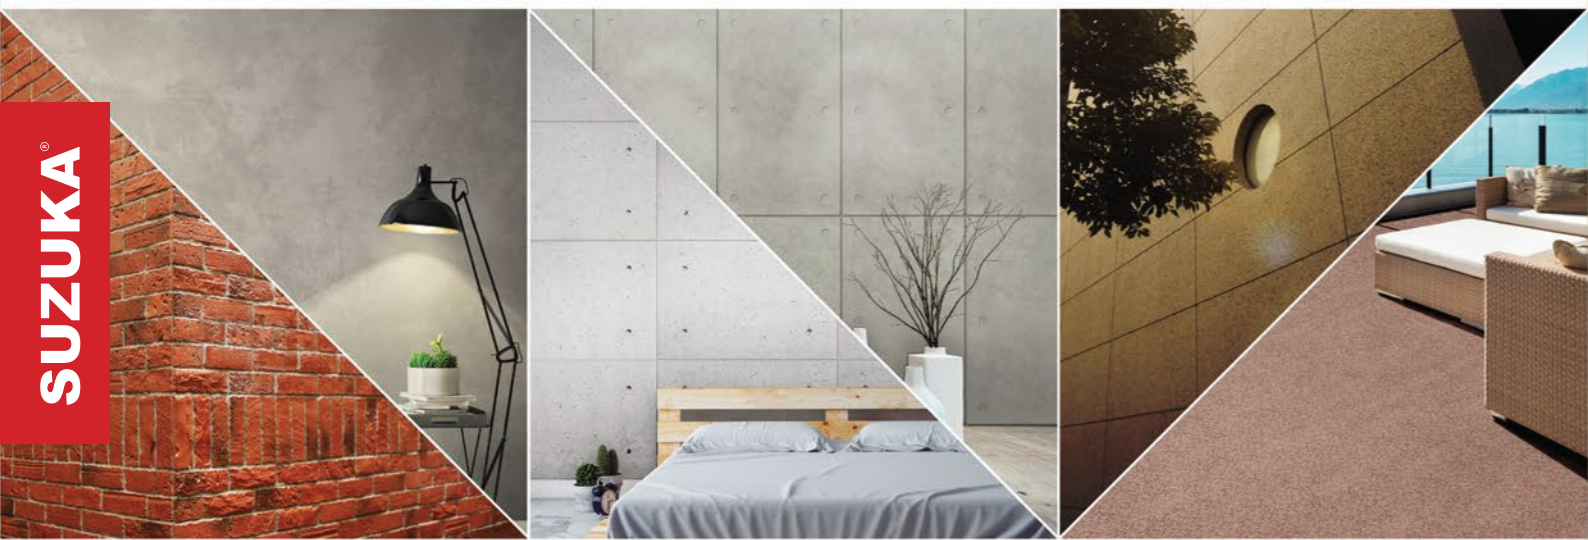

WALL FINISH PROFESSIONALS

TAIWAN • MALAYSIA • THAILAND

BRICK & STONE VENEER • TEXTURED PAINTS • KASTPANEL • ECES • TEXTURE COATING • PEBBLE STONE COATING