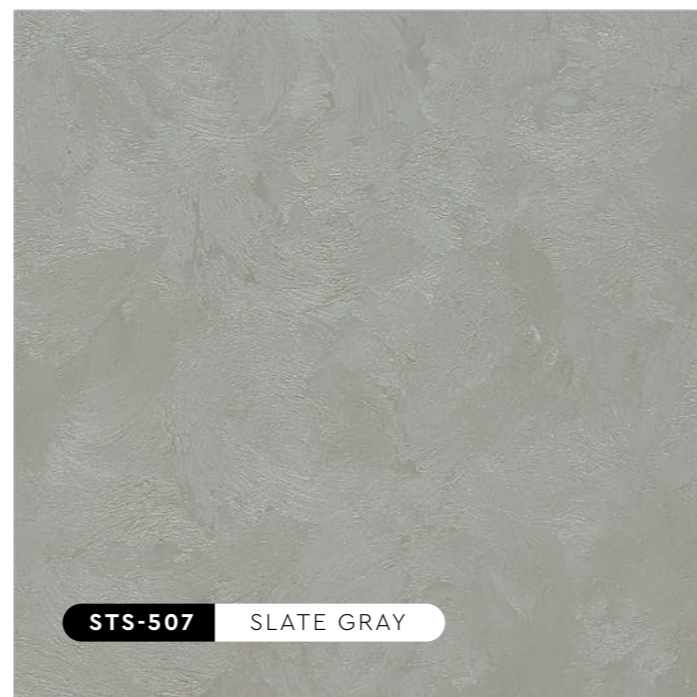

SATIN-E01-2102

Strato: SATIN

INTERIOR TEXTURE PAINTS

EDITION
01

Strato:
SATIN
INTERIOR TEXTURE PAINTS

The Strato® Satin collection highlights an array of soft-hued silky colours, creating a creamy and pearly finish for a sophisticated and refined look. Pick from a range of light to dark pastel tones to match any kind of environment, whether it's a bedroom, café, or office space.

STS-507

SLATE
GRAY

Strato
SATIN

**"Soft-hued
Silky Colours"**

All color shown are as close to the actual SUZUKA® Strato® Satin colors as modern printing techniques permit, nonetheless, there are still color/tone differences.

We highly recommend seeing actual samples before ordering.

—
IMPORTANT NOTE

STS-501 FLORAL WHITE

STS-502 SEASHELL

STS-503 MISTY ROSE

STS-504 PEACH PUFF

STS-505 MILKY LATTE

STS-506 ASH BLONDE

STS-507 SLATE GRAY

STS-508 PALE GREEN

STS-509 ESPRESSO

STS-508

PALE
GREEN

SLATE
GRAY

STS-507

STS-503