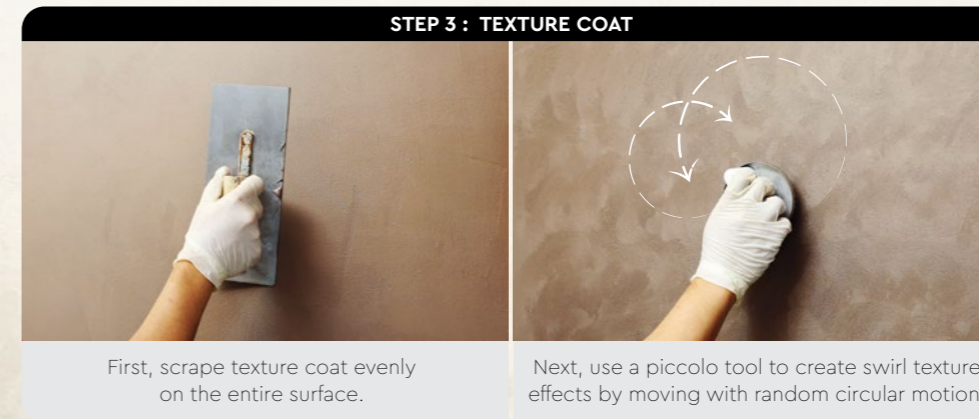

STS-507

SLATE
GRAY

Strato
SATIN

**"Soft-hued
Silky Colours"**

All color shown are as close to the actual SUZUKA® Strato® Satin colors as modern printing techniques permit, nonetheless, there are still color/tone differences.

STS-505

STS-502

SEASHELL

STS-508

PALE GREEN

APPLICATION TECHNIQUE

APPLICATION VIDEO

Preparation: - Cover the edges of surface that won't be painted by masking it with tape, paper or plastic.
- Clean up the wall surface to ensure it is free from dirt and dust.

PACKING DATA

- 1 L Primer
- 1 L Texture Coat

Coverage: 6 - 7 m²/l (per set)

* Piccolo tool is sold separately

PRODUCT FEATURES

- Low VOC & Odor
- Green Choice, Water Based & Eco-friendly
- Applicable on Ceiling
- Easy to Touch Up
- Formaldehyde & Lead Free
- Easy Application & DIY Friendly
- Easy Maintenance
- Satin Finish